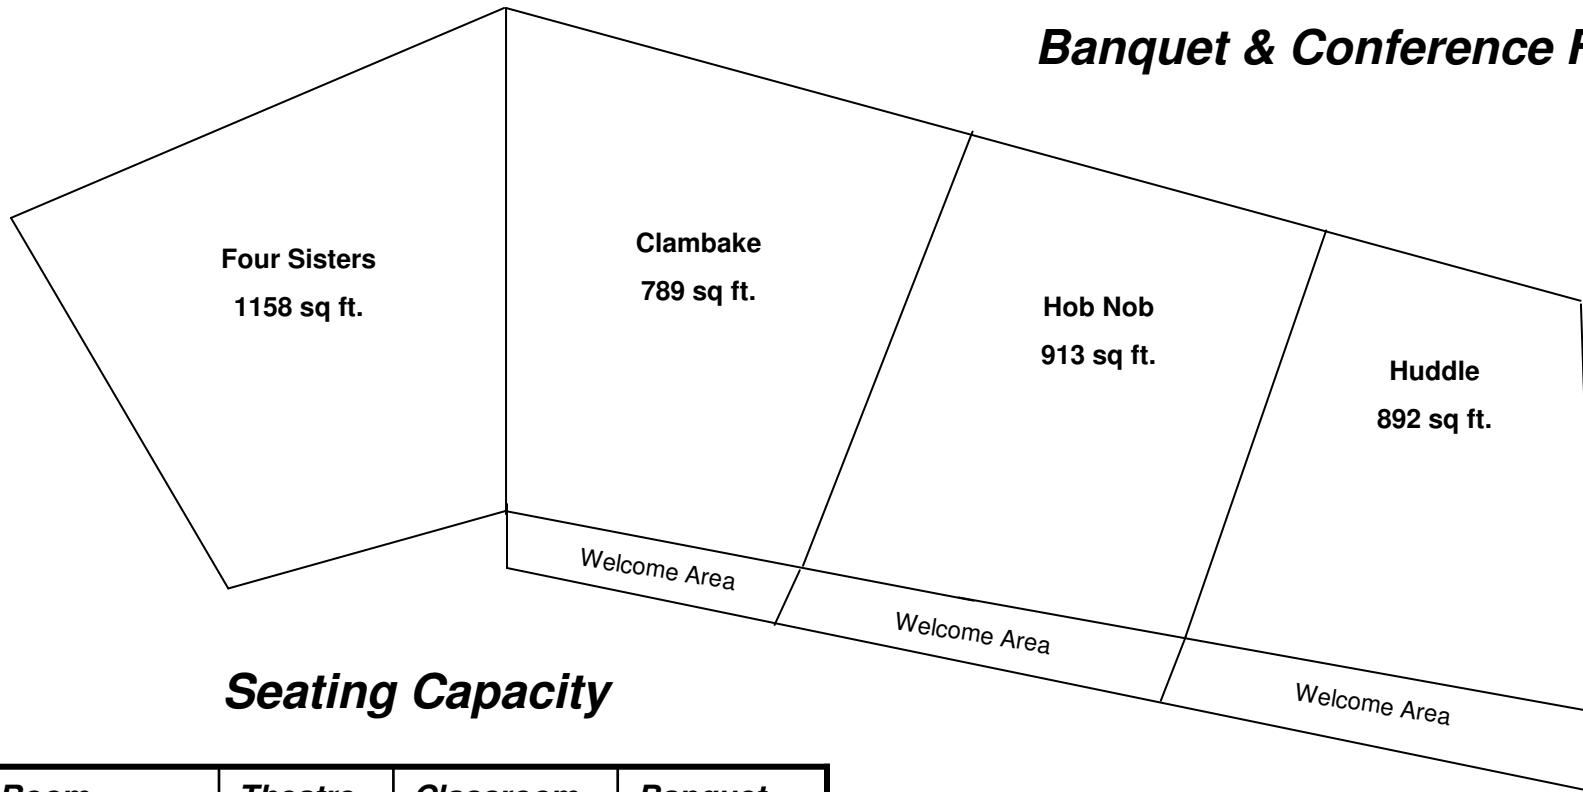

Banquet & Conference Facilities

Seating Capacity

Room	Theatre	Classroom	Banquet
Four Sisters	100	40	40
Clambake	50	25	30
Hob Nob	50	25	30
Huddle	50	25	30
Ballroom	250	150	150
Board Room – 1801 - 12 Seated Conference Style			
Ceiling Height 9 Feet			